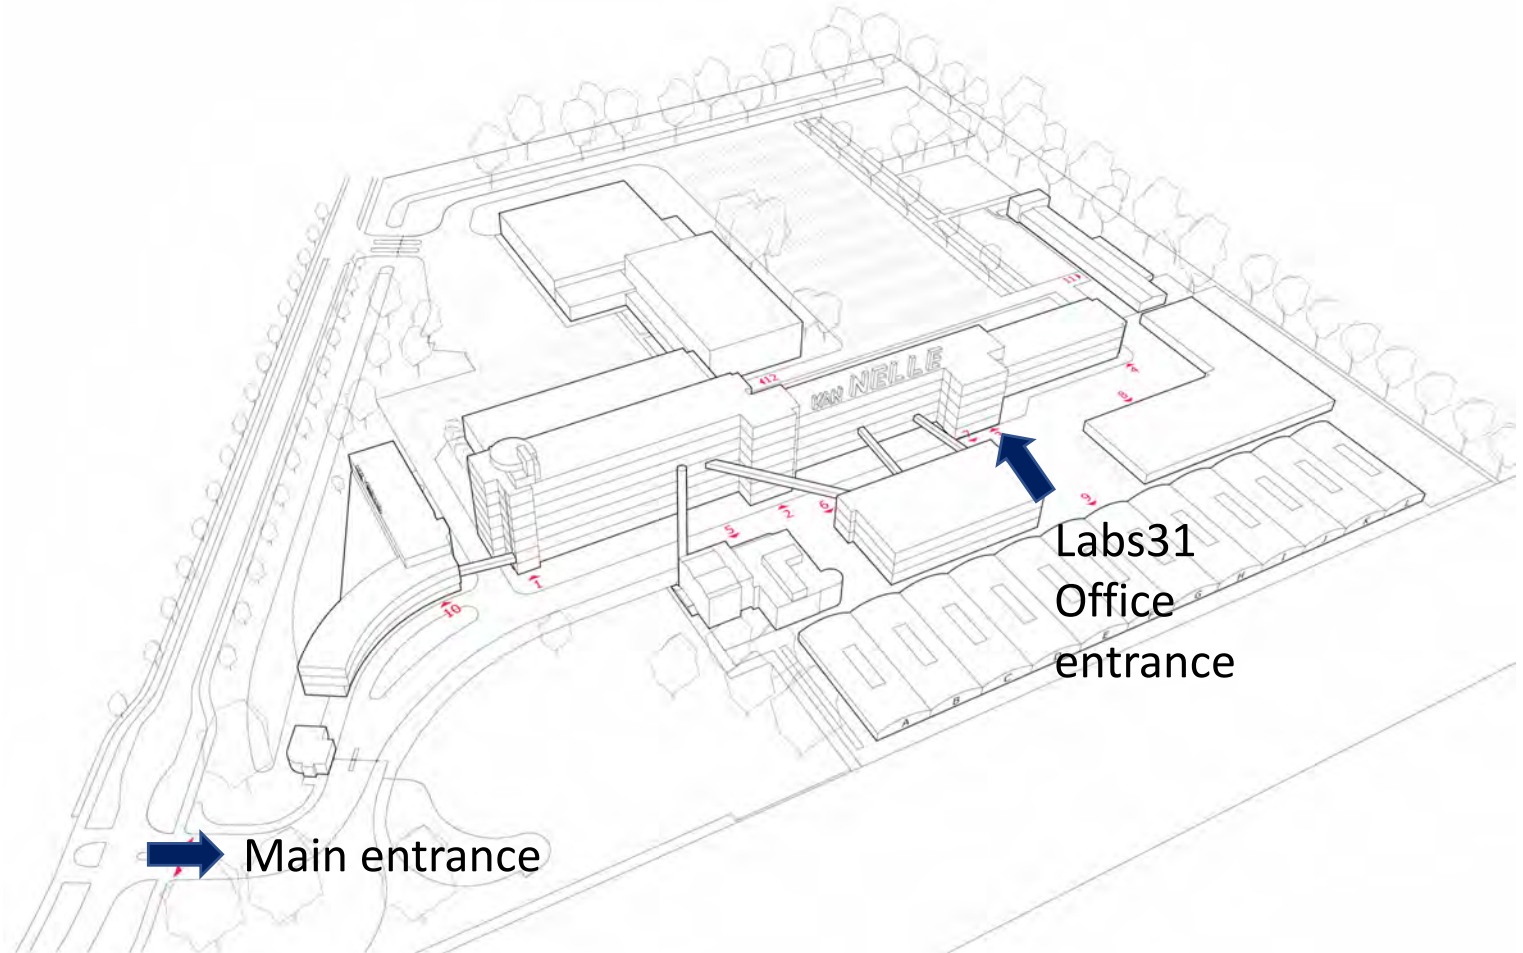

## Route and Location details

## Labs31 B.V.

Adress: Van Nelleweg 1, 3044 BC Rotterdam  
Building 3, 2th Floor, Office Koffie 2.33c

Google Maps <https://goo.gl/maps/LBodHxP4sxA2>

*Coming by Car:* Take main entrance to the van Nellefabriek  
Parking on Parkingground van Nellefabriek, behind the building