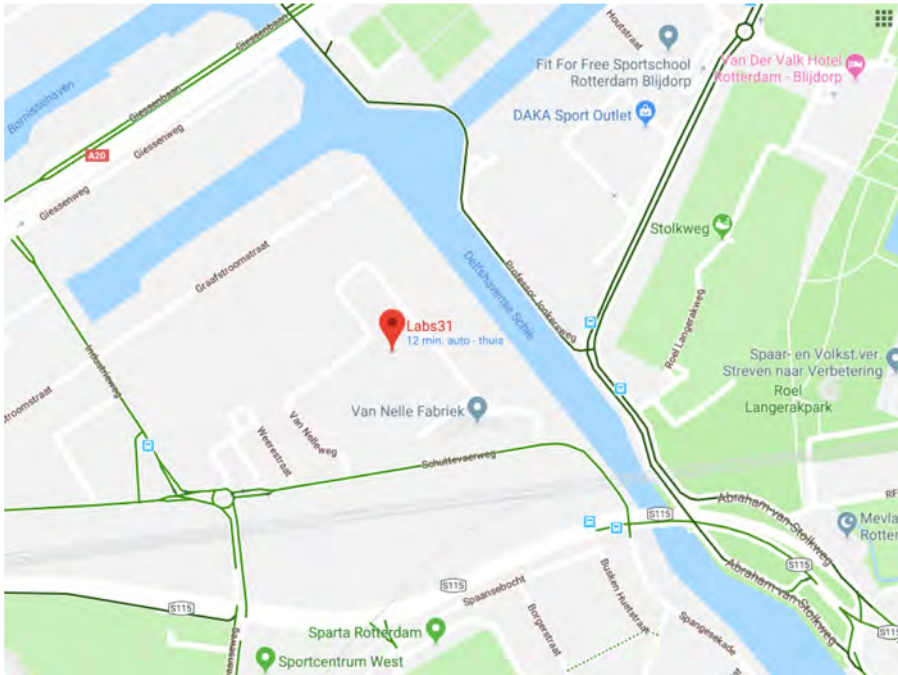

## Route and Location details

## Labs31 B.V.

Adress: Van Nelleweg 1, 3044 BC Rotterdam  
Building 3, 2th Floor, Office Koffie 2.33c

Google Maps <https://goo.gl/maps/LBodHxP4sxA2>

*Coming by Car:* Take main entrance to the van Nellefabriek  
Parking on Parkingground van Nellefabriek, behind the building

*Coming by public transportation:*

- Take the metro /subway to stop *Marconiplein*
- Have a 15 minute walk to the main entrance van Nellefabriek

*Tip* Online public transportation planner:  
<https://www.9292.nl/en>